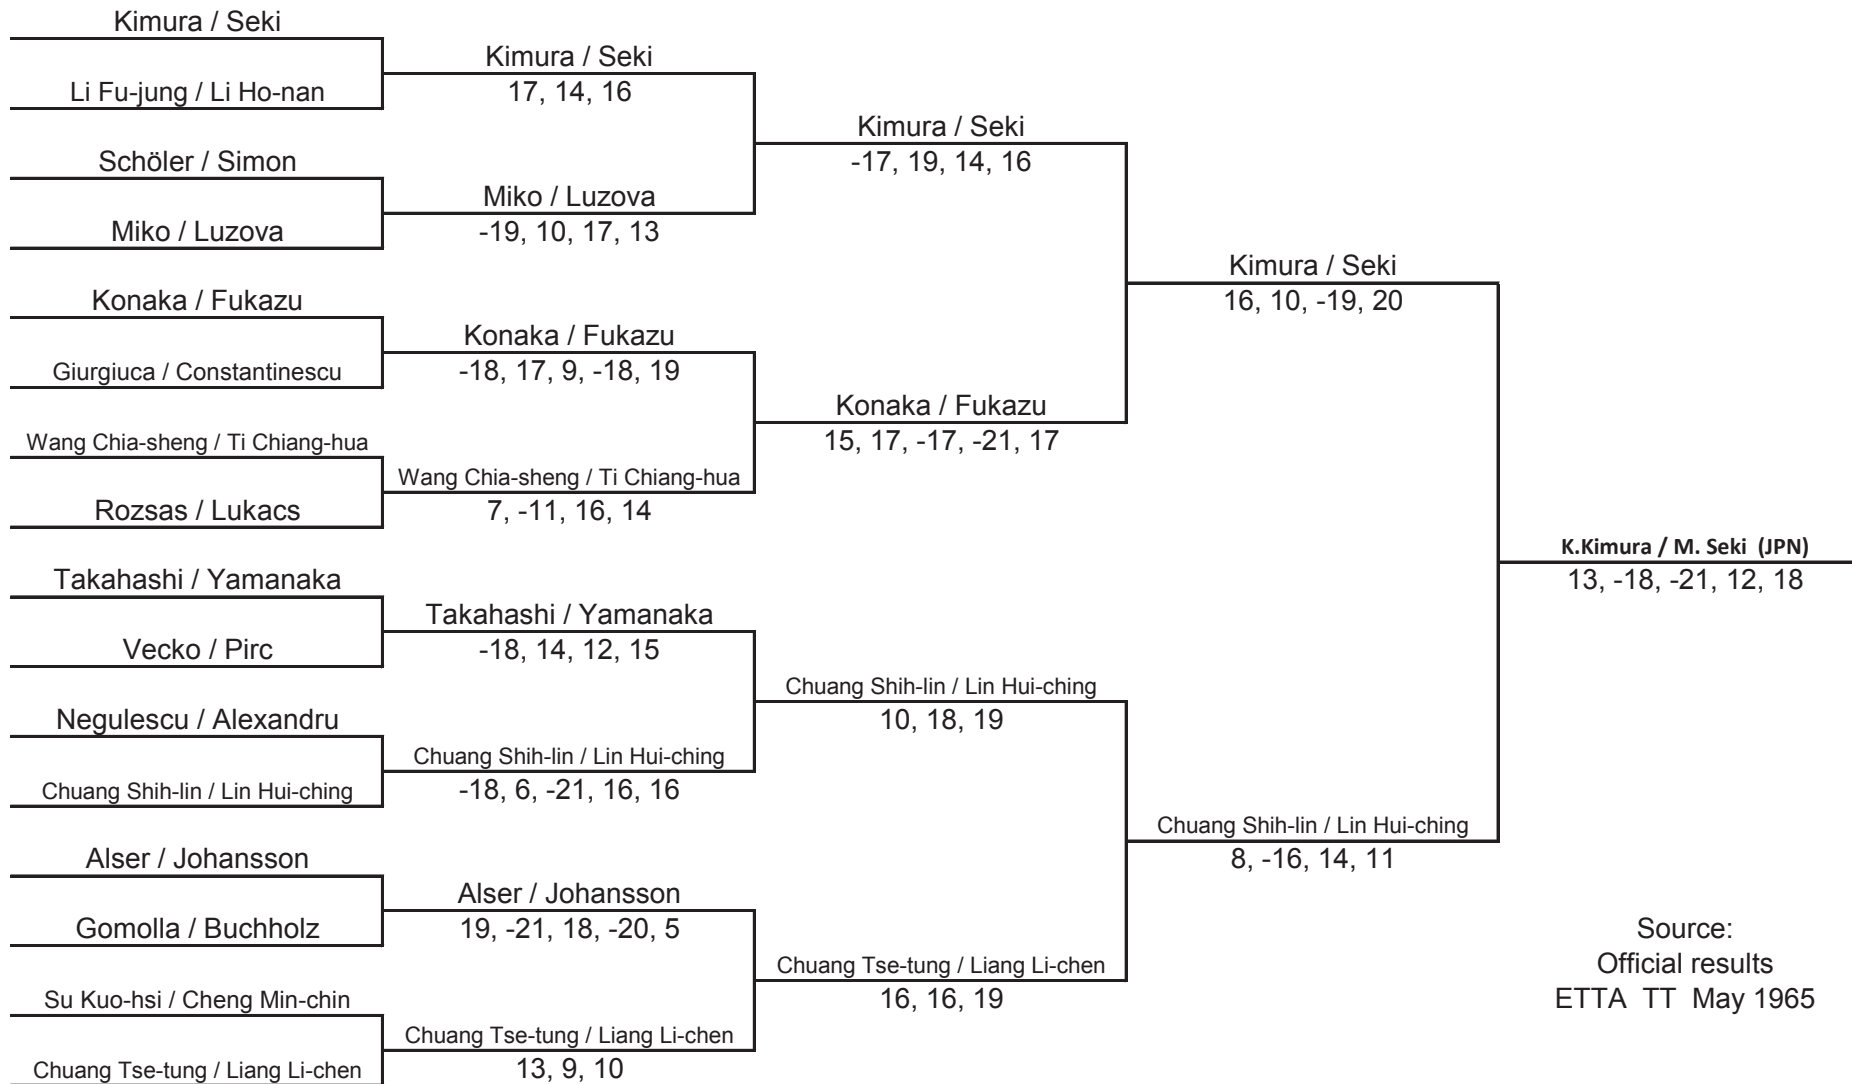

Ljubljana

1965

Mixed Doubles

Round of 16

Quarterfinals

Semifinals

Finals

World Champion