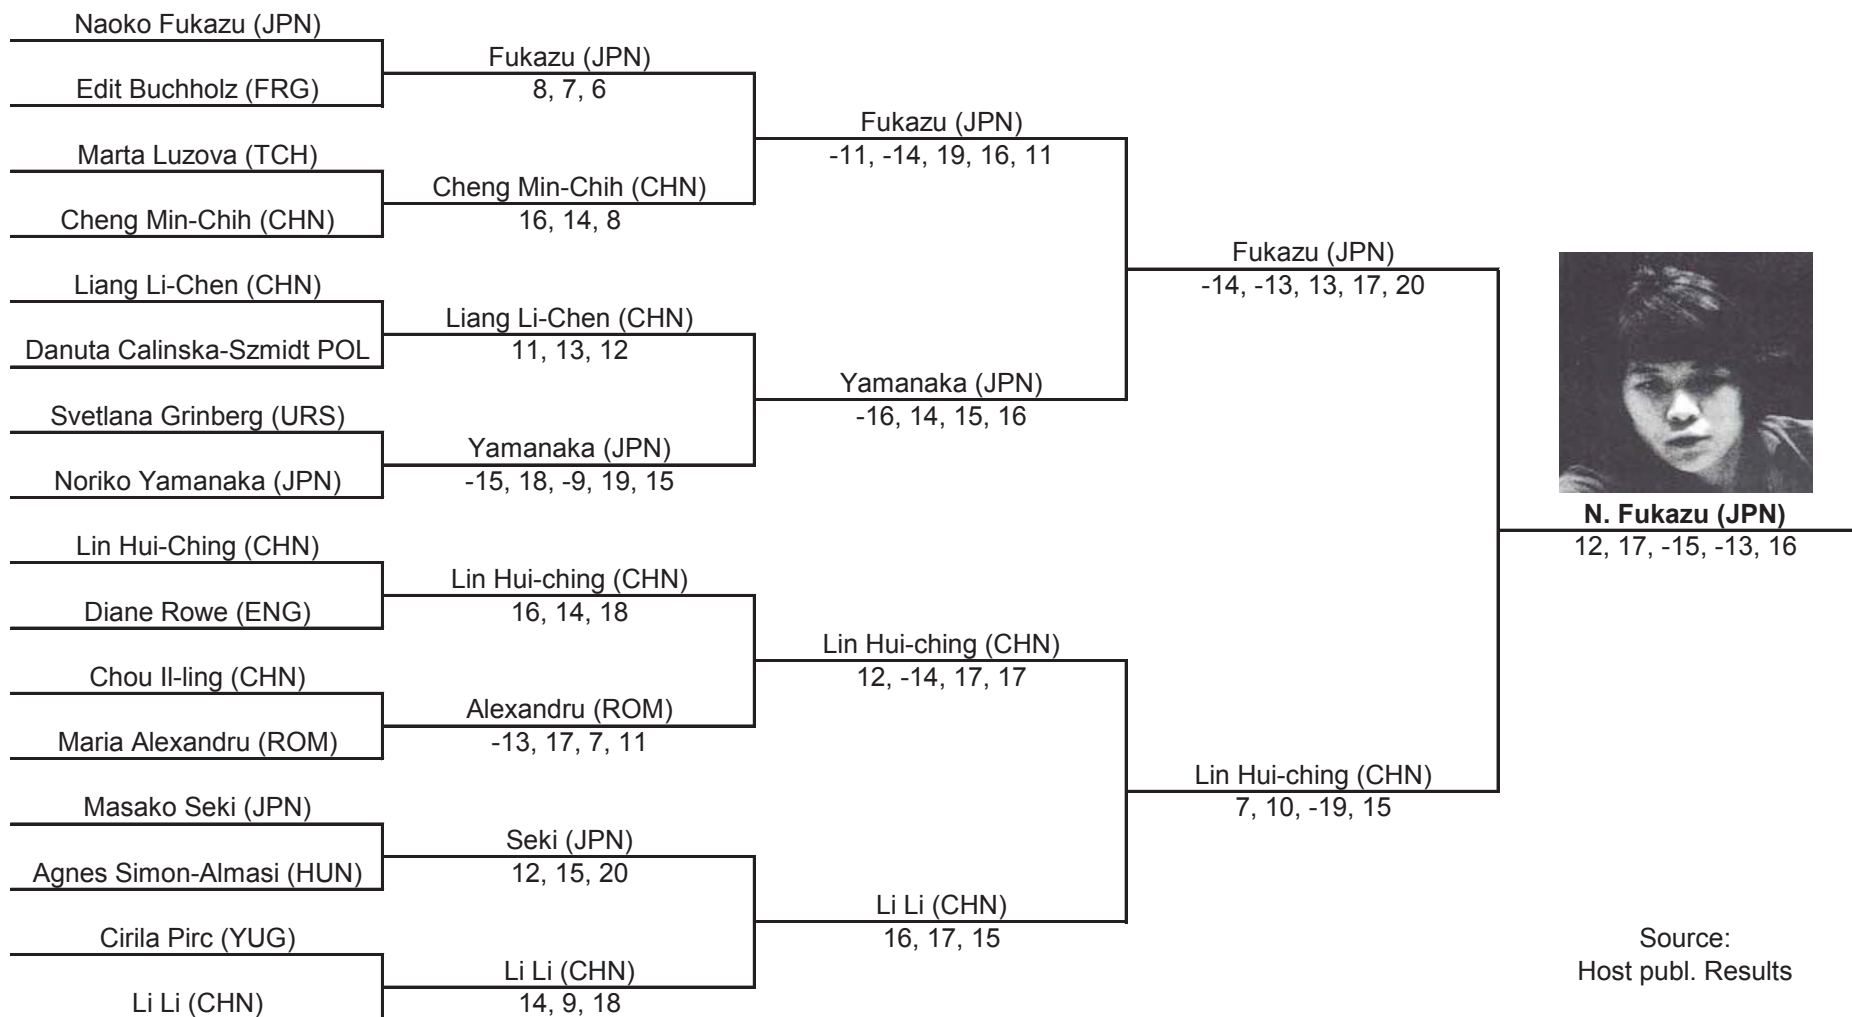

1965 World Championships

Ljubljana

15-25.04.1965

Women's Singles

Round of 16

Quarterfinals

Semifinals

Finals

World Champion

Source:
Host publ. Results