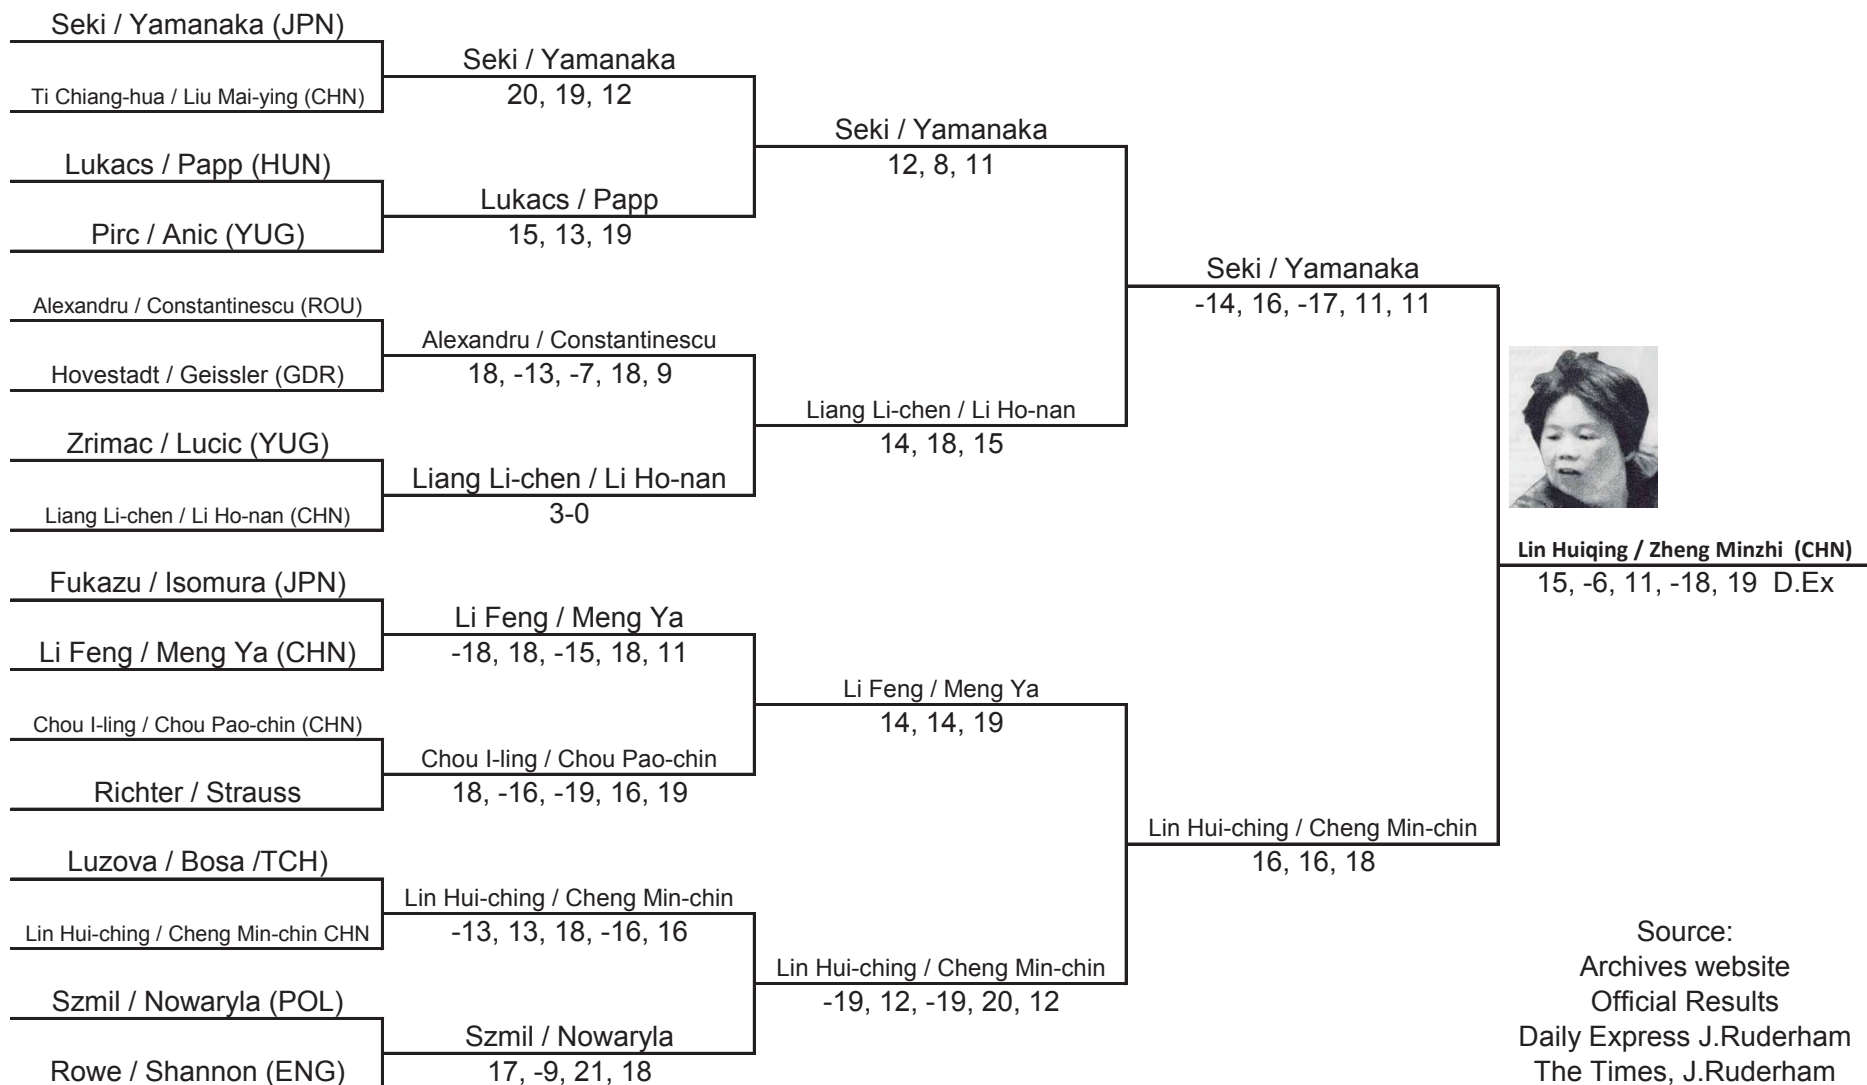

1965 World Championships

Ljubljana

1965

Women's Doubles

Round of 16

Quarterfinals

Semifinals

Finals

World Champion

Source:
Archives website
Official Results
Daily Express J.Ruderham
The Times, J.Ruderham